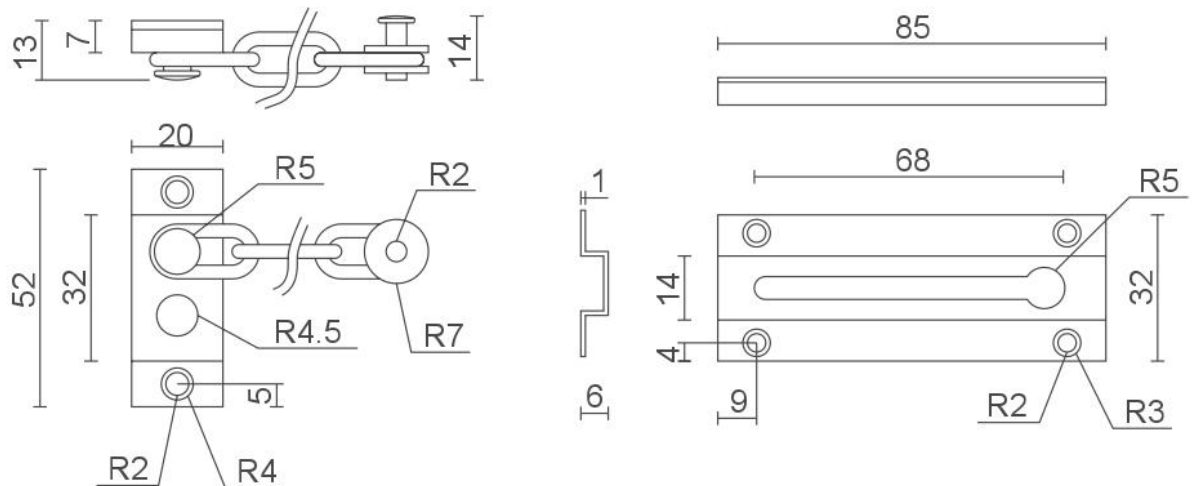

**ART. SDC4**

Stainless Steel Security Door Chain  
 SS aisi 304 Satin Finishing  
 124 x 63 x 22