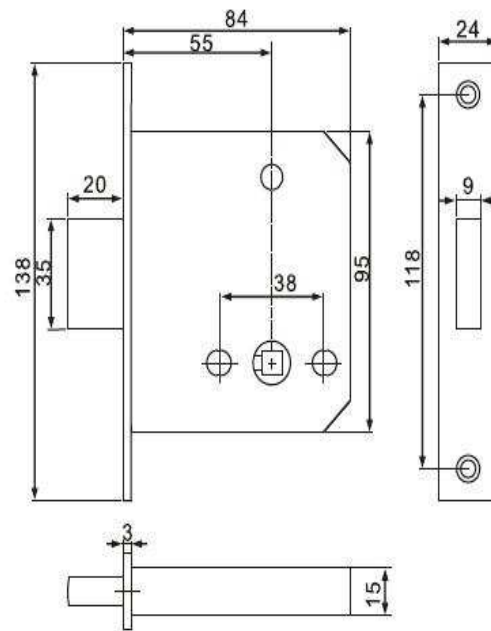

ART. 130/1

Dead lock, Backset 55mm
Stainless Steel 304, Satin Finish
Size: W24x138Lx3.0Tmm
Follower: 8x8mm